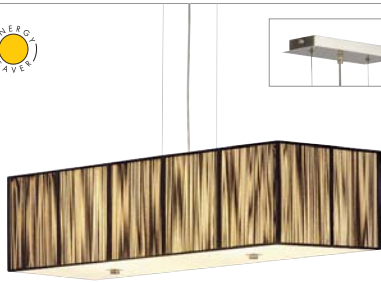

LASSON PD-1

 230~     

Socket/Bulb:
E27/AGL (excl.)
4x 60W max.
or
E27/EnergySaver (excl.)
till max. Ø/L: 8/18cm

Material:
Textile/steel/glass satin finish

Dimensions:
L/W/H: 80/30/21 cm
Canopy-L/W/H: 22/8/2,5 cm

Note:
The changing optic originates
from the woven black/beige
threads.

Versions:
Canopy chrome
Shade black
Shade beige

Art. No.:
155290
155291

Recommended bulb:
23W warm white
508970

LASSON WL-1

 230~    

Socket/Bulb:
E27/AGL (excl.)
2x 40W max.
or
E27/EnergySaver (excl.)
2x 20W max.

Material:
Steel/textile/PS

Dimensions:
W/H/D: 60/18/12 cm
Canopy-W/H/D: 35/12/2 cm

Note:
The changing optic originates
from the woven black threads.

Versions:
Shade black

Art. No.:
155330

Recommended bulb:
20W warm white
508830