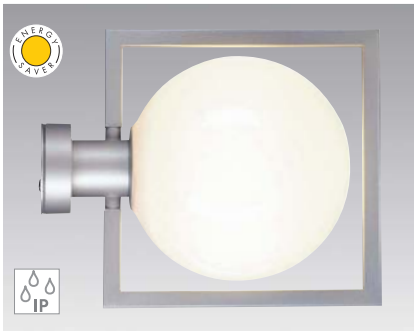

GLOO Outdoor Design by CDC

230~

IP44

Socket/Bulb:
E27/EnergySaver (excl.)
till max. Ø/L: 4,8/13,5 cm
11W max.

Material:
Aluminium/opal glass
Frame galvanized, varnished

Dimensions:
L/W: 30/24,5 cm
Head-Ø: 19 cm
Canopy-Ø/H: 8/2,5 cm

Versions:
silver grey

Art. No.:
229502

Recommended bulb:
11W warm white
508950

LALU® WALL 1/2 Design by CDC

230~

Socket/Bulb:
E27/EnergySaver (excl.)
till max. Ø/L: 4,5/20 cm
15W max.

Material:
Aluminium/acrylic

Dimensions:
W/H/D: 25/27,5/15 cm

Note:
The lamp achieves IP43 under
the condition that the lamp is
mounted with the bracket
pointing downwards!

Versions:
silver grey/white

Art. No.:
229512

Recommended bulb:
15W warm white
508960